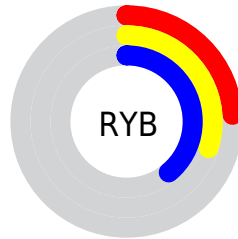

## Conversions Part 2

<b>Format</b>	<b>Color</b>
<b>RYB</b>	60, 76, 99
Decimal	3954787
CIELab	35.68, -7.28, -9.66
CIELCh	36, 12.100, 232.988
Yxy	8.8410, 0.2573, 0.2991
Android (android.graphics.Color)	4282144867 (0xFF3C5863)
YUV	80.8820, 8.9322, -18.3135
Hunter-Lab	29.7337, -6.3771, -5.3281

# Details

The Android color `4282144867` is a dark color, and the websafe version is hex `336666`. A complement of this color would be `4284696380`, and the grayscale version is `4283519313`.

A 20% lighter version of the original color is `4285368982`, and `4279053108` is the 20% darker color. If you saturate the color by 10%, you get `4281488739`, and if you desaturate by 10%, it is `4282800995`.

# Distribution

-  Red (24%)
-  Green (35%)
-  Blue (39%)

-  Red (24%)
-  Yellow (30%)
-  Blue (39%)

-  Cyan (39%)
-  Magenta (11%)
-  Yellow (0%)
-  Black (61%)

-  Cyan (76%)
-  Magenta (65%)
-  Yellow (61%)