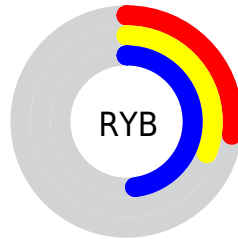

## Conversions Part 2

<b>Format</b>	<b>Color</b>
<b>R<sub>YB</sub></b>	69, 80, 122
Decimal	4543354
CIE <sub>Lab</sub>	35.71, 5.53, -23.86
CIE <sub>LCh</sub>	36, 24.493, 283.046
Yxy	8.8569, 0.2412, 0.2358
Android (android.graphics.Color)	4282733434 (0xFF45537A)
YUV	83.2600, 19.0988, -12.5060
Hunter-Lab	29.7605, 2.2621, -18.3039

# Details

The Android color `4282733434` is a dark color, and the websafe version is hex `666699`. A complement of this color would be `4286213189`, and the grayscale version is `4283650899`.

A 20% lighter version of the original color is `4286088367`, and `4279445321` is the 20% darker color. If you saturate the color by 10%, you get `4281944698`, and if you desaturate by 10%, it is `4283522170`.

# Distribution

-  Red (27%)
-  Green (33%)
-  Blue (48%)

-  Red (27%)
-  Yellow (31%)
-  Blue (48%)

-  Cyan (43%)
-  Magenta (32%)
-  Yellow (0%)
-  Black (52%)

-  Cyan (73%)
-  Magenta (67%)
-  Yellow (52%)