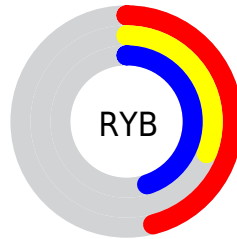

## Conversions Part 2

<b>Format</b>	<b>Color</b>
<a href="#">RYB</a>	<a href="#">118, 80, 114</a>
Decimal	<a href="#">7753842</a>
CIELab	<a href="#">39.25, 21.94, -13.07</a>
CIELCh	<a href="#">39, 25.541, 329.225</a>
Yxy	<a href="#">10.8038, 0.3225, 0.2605</a>
Android (android.graphics.Color)	<a href="#">4285943922 (0xFF765072)</a>
YUV	<a href="#">95.2380, 9.2497, 19.9623</a>
Hunter-Lab	<a href="#">32.8691, 15.1254, -8.1975</a>

# Details

The Android color `4285943922` is a dark color, and the websafe version is hex `996699`. A complement of this color would be `4283463252`, and the grayscale version is `4284440415`.

A 20% lighter version of the original color is `4289430182`, and `4282720834` is the 20% darker color. If you saturate the color by 10%, you get `4285940849`, and if you desaturate by 10%, it is `4285946995`.

# Distribution

- Red (46%)
- Green (31%)
- Blue (45%)

- Red (46%)
- Yellow (31%)
- Blue (45%)

- Cyan (0%)
- Magenta (32%)
- Yellow (3%)
- Black (54%)

- Cyan (54%)
- Magenta (69%)
- Yellow (55%)