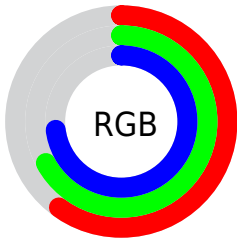

Distribution

Red (60%)

Green (67%)

Blue (73%)