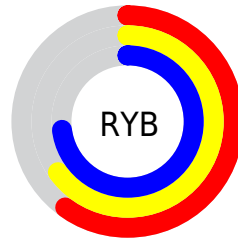

## Conversions Part 2

<b>Format</b>	<b>Color</b>
R <sub>Y</sub> B	152, 165, 186
Decimal	10005690
CIE Lab	69.27, -3.91, -9.50
CIE LCh	69, 10.277, 247.609
Yxy	39.7256, 0.2846, 0.3092
Android (android.graphics.Color)	4288195770 (0xFF98ACBA)
YUV	167.6160, 9.0633, -13.6952
Hunter-Lab	63.0283, -6.7469, -4.9795

# Details

The Android color `4288195770` is a light color, and the websafe version is hex `999999`. A complement of this color would be `4290422424`, and the grayscale version is `4289243304`.

A 20% lighter version of the original color is `4291814386`, and `4284840069` is the 20% darker color. If you saturate the color by 10%, you get `4286948538`, and if you desaturate by 10%, it is `4289443002`.

# Distribution

Red (60%)

Green (67%)

Blue (73%)

Red (60%)

Yellow (65%)

Blue (73%)

Cyan (18%)