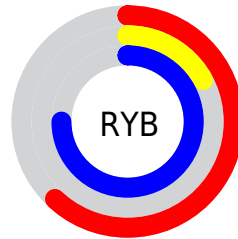

- Red (62%)
- Yellow (17%)
- Blue (75%)