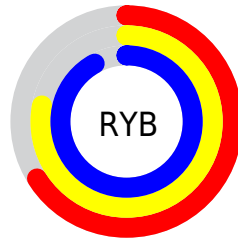

Conversions

Conversions Part 2

Format	Color
R _Y B	168, 199, 235
Decimal	11068139
CIE Lab	86.36, -16.29, -10.36
CIE LCh	86, 19.309, 212.451
Yxy	68.7157, 0.2703, 0.3184
Android (android.graphics.Color)	4289258219 (0xFFA8E2EB)
YUV	209.6840, 12.4808, -36.5569
Hunter-Lab	82.8949, -19.4405, -5.4770

Details

The Android color `4289258219` is a light color, and the websafe version is hex `99CCCC`. A complement of this color would be `4293636520`, and the grayscale version is `4292006610`.

A 20% lighter version of the original color is `4293001215`, and `4285705139` is the 20% darker color. If you saturate the color by 10%, you get `4287750123`, and if you desaturate by 10%, it is `4290831851`.

Distribution

- Red (66%)
- Green (89%)
- Blue (92%)

- Red (66%)
- Yellow (78%)
- Blue (92%)

- Cyan (29%)
- Magenta (4%)
- Yellow (0%)
- Black (8%)

- Cyan (34%)
- Magenta (11%)
- Yellow (8%)

Brightness & Saturation Gradients