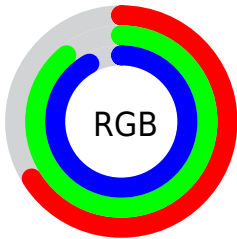

Distribution

- Red (66%)
- Green (89%)
- Blue (92%)