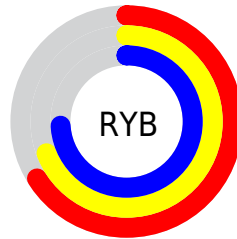

## Conversions Part 2

<b>Format</b>	<b>Color</b>
<b>R<sub>YB</sub></b>	169, 177, 188
Decimal	11122364
CIE <sub>Lab</sub>	73.23, -3.29, -4.60
CIE <sub>LCh</sub>	73, 5.650, 234.426
Yxy	45.5218, 0.2973, 0.3210
Android (android.graphics.Color)	4289312444 (0xFFA9B6BC)
YUV	178.7970, 4.5371, -8.5920
Hunter-Lab	67.4698, -6.5134, -0.3483

# Details

The Android color `4289312444` is a light color, and the websafe version is hex `CCCCCC`. A complement of this color would be `4290555817`, and the grayscale version is `4289967027`.

A 20% lighter version of the original color is `4292931316`, and `4285890951` is the 20% darker color. If you saturate the color by 10%, you get `4288065724`, and if you desaturate by 10%, it is `4290559164`.

# Distribution

- Red (66%)
- Green (71%)
- Blue (74%)

- Red (66%)
- Yellow (69%)
- Blue (74%)

- Cyan (10%)
- Magenta (3%)
- Yellow (0%)
- Black (26%)

- Cyan (34%)
- Magenta (29%)
- Yellow (26%)