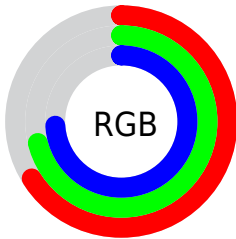

## Conversions Part 2

<b>Format</b>	<b>Color</b>
<b>R<sub>YB</sub></b>	169, 177, 188
Decimal	11122364
CIE <sub>Lab</sub>	73.23, -3.29, -4.60
CIE <sub>LCh</sub>	73, 5.650, 234.426
Yxy	45.5218, 0.2973, 0.3210
Android (android.graphics.Color)	4289312444 (0xFFA9B6BC)
YUV	178.7970, 4.5371, -8.5920
Hunter-Lab	67.4698, -6.5134, -0.3483

# Details

The Android color `4289312444` is a light color, and the websafe version is hex `CCCCCC`. A complement of this color would be `4290555817`, and the grayscale version is `4289967027`.

A 20% lighter version of the original color is `4292931316`, and `4285890951` is the 20% darker color. If you saturate the color by 10%, you get `4288065724`, and if you desaturate by 10%, it is `4290559164`.

# Distribution

- Red (66%)
- Green (71%)
- Blue (74%)

- Red (66%)
- Yellow (69%)
- Blue (74%)

- Cyan (10%)
- Magenta (3%)
- Yellow (0%)
- Black (26%)

- Cyan (34%)
- Magenta (29%)
- Yellow (26%)