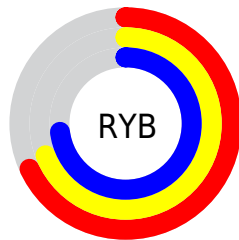

## Conversions Part 2

<b>Format</b>	<b>Color</b>
<b>RYB</b>	173, 177, 185
Decimal	11383737
CIELab	72.65, -0.92, -3.79
CIELCh	73, 3.897, 256.321
Yxy	44.6272, 0.3029, 0.3210
Android (android.graphics.Color)	4289573817 (0xFFADB3B9)
YUV	177.8900, 3.5052, -4.2885
Hunter-Lab	66.8036, -4.3862, 0.3507

# Details

The Android color `4289573817` is a light color, and the websafe version is hex `CCCCCC`. A complement of this color would be `4290360237`, and the grayscale version is `4289901234`.

A 20% lighter version of the original color is `4293192689`, and `4286152324` is the 20% darker color. If you saturate the color by 10%, you get `4288391865`, and if you desaturate by 10%, it is `4290821305`.

# Distribution

- Red (68%)
- Green (70%)
- Blue (73%)

- Red (68%)
- Yellow (69%)
- Blue (73%)

- Cyan (6%)
- Magenta (3%)
- Yellow (0%)
- Black (27%)

- Cyan (32%)
- Magenta (30%)
- Yellow (27%)