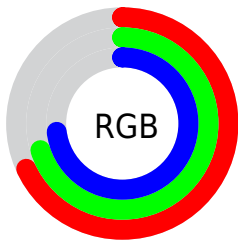

## Conversions Part 2

<b>Format</b>	<b>Color</b>
<b>RYB</b>	173, 177, 185
Decimal	11383737
CIELab	72.65, -0.92, -3.79
CIELCh	73, 3.897, 256.321
Yxy	44.6272, 0.3029, 0.3210
Android (android.graphics.Color)	4289573817 (0xFFADB3B9)
YUV	177.8900, 3.5052, -4.2885
Hunter-Lab	66.8036, -4.3862, 0.3507

# Details

The Android color `4289573817` is a light color, and the websafe version is hex `CCCCCC`. A complement of this color would be `4290360237`, and the grayscale version is `4289901234`.

A 20% lighter version of the original color is `4293192689`, and `4286152324` is the 20% darker color. If you saturate the color by 10%, you get `4288391865`, and if you desaturate by 10%, it is `4290821305`.

# Distribution

- Red (68%)
- Green (70%)
- Blue (73%)

- Red (68%)
- Yellow (69%)
- Blue (73%)

- Cyan (6%)
- Magenta (3%)
- Yellow (0%)
- Black (27%)

- Cyan (32%)
- Magenta (30%)
- Yellow (27%)