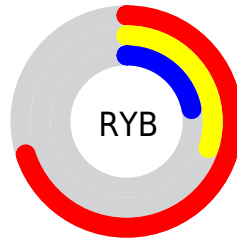

## Conversions Part 2

Format	Color
<a href="#">RYB</a>	<a href="#">179, 77, 57</a>
Decimal	<a href="#">11749945</a>
CIELab	<a href="#">45.33, 41.62, 31.47</a>
CIElCh	<a href="#">45, 52.176, 37.094</a>
Yxy	<a href="#">14.7767, 0.5169, 0.3507</a>
Android (android.graphics.Color)	<a href="#">4289940025</a> ( <a href="#">0xFFB34A39</a> )
YUV	<a href="#">103.4570, -22.9033, 66.2512</a>
Hunter-Lab	<a href="#">38.4404, 33.8550, 18.3091</a>

# Details

The Android color **4289940025** is a dark color, and the websafe version is hex **993333**. A complement of this color would be **4281967283**, and the grayscale version is **4285032552**.

A 20% lighter version of the original color is **4293951081**, and **4286059534** is the 20% darker color. If you saturate the color by 10%, you get **4289936167**, and if you desaturate by 10%, it is **4289943883**.

# Distribution

- Red (70%)
- Green (29%)
- Blue (22%)

- Red (70%)
- Yellow (30%)
- Blue (22%)

- Cyan (0%)
- Magenta (59%)
- Yellow (68%)
- Black (30%)

- Cyan (30%)
- Magenta (71%)
- Yellow (78%)