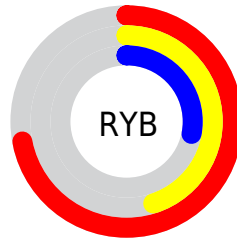

## Conversions Part 2

<b>Format</b>	<b>Color</b>
<a href="#">RYB</a>	<a href="#">184, 116, 71</a>
Decimal	<a href="#">12085063</a>
CIELab	<a href="#">52.23, 29.47, 32.05</a>
CIELCh	<a href="#">52, 43.542, 47.398</a>
Yxy	<a href="#">20.3458, 0.4714, 0.3724</a>
Android (android.graphics.Color)	<a href="#">4290275143</a> ( <a href="#">0xFFB86747</a> )
YUV	<a href="#">123.5710, -25.9175, 52.9962</a>
Hunter-Lab	<a href="#">45.1063, 22.9837, 20.3609</a>

# Details

The Android color **4290275143** is a dark color, and the websafe version is hex **996633**. A complement of this color would be **4282882232**, and the grayscale version is **4286348412**.

A 20% lighter version of the original color is **4294220664**, and **4286461466** is the 20% darker color. If you saturate the color by 10%, you get **4290271797**, and if you desaturate by 10%, it is **4290278489**.

# Distribution

- Red (72%)
- Green (40%)
- Blue (28%)

- Red (72%)
- Yellow (45%)
- Blue (28%)

- Cyan (0%)
- Magenta (44%)
- Yellow (61%)
- Black (28%)

- Cyan (28%)
- Magenta (60%)
- Yellow (72%)