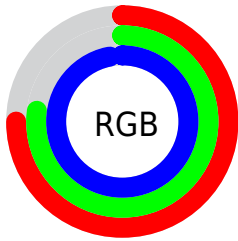

## Conversions Part 1

Format	Color
Hex	<a href="#">BFC4F7</a>
RGB	<a href="#">191, 196, 247</a>
RGB Percent	<a href="#">75%, 77%, 97%</a>
CMY	<a href="#">0.2510, 0.2314, 0.0314</a>
CMYK	<a href="#">0.23, 0.21, 0.00, 0.03</a>
HSL	<a href="#">235°, 78%, 86%</a>
HSV	<a href="#">235°, 23%, 97%</a>
XYZ	<a href="#">58.0143, 57.2716, 95.9925</a>
YIQ	<a href="#">200.3190, -19.3510, 14.8010</a>

## Conversions Part 2

<b>Format</b>	<b>Color</b>
<a href="#">RYB</a>	<a href="#">191, 196, 247</a>
Decimal	<a href="#">12567799</a>
CIELab	<a href="#">80.33, 8.91, -25.68</a>
CIElCh	<a href="#">80, 27.185, 289.129</a>
Yxy	<a href="#">57.2716, 0.2746, 0.2711</a>
Android (android.graphics.Color)	<a href="#">4290757879 (0xFFBFC4F7)</a>
YUV	<a href="#">200.3190, 23.0137, -8.1728</a>
Hunter-Lab	<a href="#">75.6780, 4.4004, -22.2308</a>

# Details

The Android color `4290757879` is a light color, and the websafe version is hex `CCCCFF`. A complement of this color would be `4294439615`, and the grayscale version is `4291348680`.

A 20% lighter version of the original color is `4294508031`, and `4287205055` is the 20% darker color. If you saturate the color by 10%, you get `4289113847`, and if you desaturate by 10%, it is `4292401911`.

# Distribution

Red (75%)

Green (77%)

Blue (97%)

Red (75%)

Yellow (77%)

Blue (97%)

Cyan (23%)