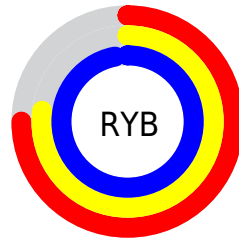

## Conversions Part 2

<b>Format</b>	<b>Color</b>
<a href="#">RYB</a>	<a href="#">191, 196, 247</a>
Decimal	<a href="#">12567799</a>
CIELab	<a href="#">80.33, 8.91, -25.68</a>
CIElCh	<a href="#">80, 27.185, 289.129</a>
Yxy	<a href="#">57.2716, 0.2746, 0.2711</a>
Android (android.graphics.Color)	<a href="#">4290757879 (0xFFBFC4F7)</a>
YUV	<a href="#">200.3190, 23.0137, -8.1728</a>
Hunter-Lab	<a href="#">75.6780, 4.4004, -22.2308</a>

# Details

The Android color `4290757879` is a light color, and the websafe version is hex `CCCCFF`. A complement of this color would be `4294439615`, and the grayscale version is `4291348680`.

A 20% lighter version of the original color is `4294508031`, and `4287205055` is the 20% darker color. If you saturate the color by 10%, you get `4289113847`, and if you desaturate by 10%, it is `4292401911`.

# Distribution

Red (75%)

Green (77%)

Blue (97%)

Red (75%)

Yellow (77%)

Blue (97%)

Cyan (23%)