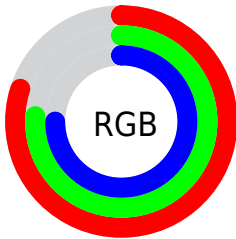

Distribution

- Red (80%)
- Green (76%)
- Blue (75%)