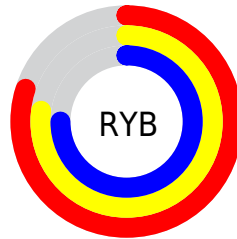

## Conversions Part 2

Format	Color
R <sub>Y</sub> B	203, 197, 191
Decimal	13353919
CIE Lab	79.32, 2.09, 2.99
CIE LCh	79, 3.647, 55.097
Yxy	55.4883, 0.3222, 0.3338
Android (android.graphics.Color)	4291543999 (0xFFCBC3BF)
YUV	196.9360, -2.9264, 5.3181
Hunter-Lab	74.4905, -2.0431, 6.6328

# Details

The Android color `4291543999` is a light color, and the websafe version is hex `CCCCCC`. A complement of this color would be `4290758603`, and the grayscale version is `4291151301`.

A 20% lighter version of the original color is `4294966519`, and `4287991178` is the 20% darker color. If you saturate the color by 10%, you get `4291540395`, and if you desaturate by 10%, it is `4291547603`.

# Distribution

- Red (80%)
- Green (76%)
- Blue (75%)

- Red (80%)
- Yellow (77%)
- Blue (75%)

- Cyan (0%)
- Magenta (4%)
- Yellow (6%)
- Black (20%)

- Cyan (20%)
- Magenta (24%)
- Yellow (25%)