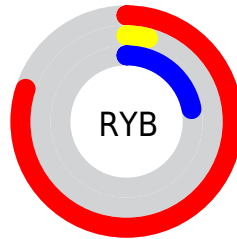

- Red (80%)
- Yellow (4%)
- Blue (22%)