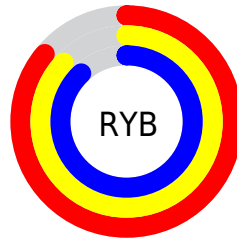

Conversions

Conversions Part 2

Format	Color
RYB	219, 222, 225
Decimal	14410208
CIELab	89.06, -2.19, -0.22
CIElCh	89, 2.201, 185.855
Yxy	74.2923, 0.3092, 0.3301
Android (android.graphics.Color)	4292600288 (0xFFDBE1E0)
YUV	223.0920, 0.4476, -3.5887
Hunter-Lab	86.1930, -6.7149, 4.4845

Details

The Android color `4292600288` is a light color, and the websafe version is hex `CCCCCC`. A complement of this color would be `4292991964`, and the grayscale version is `4292861919`.

A 20% lighter version of the original color is `4294967295`, and `4288981673` is the 20% darker color. If you saturate the color by 10%, you get `4291092956`, and if you desaturate by 10%, it is `4294042084`.

Distribution

- Red (86%)
- Green (88%)
- Blue (88%)

- Red (86%)
- Yellow (87%)
- Blue (88%)

- Cyan (3%)
- Magenta (0%)
- Yellow (0%)
- Black (12%)

- Cyan (14%)
- Magenta (12%)
- Yellow (12%)

Brightness & Saturation Gradients