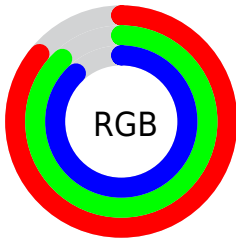

Distribution

- Red (86%)
- Green (88%)
- Blue (88%)