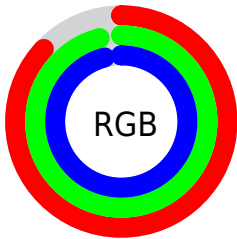

Distribution

- Red (87%)
- Green (96%)
- Blue (96%)