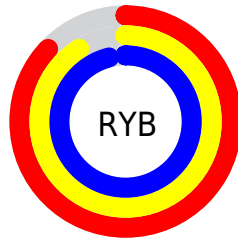

Conversions

Conversions Part 2

Format	Color
R _{YB}	221, 233, 245
Decimal	14546165
CIE Lab	94.60, -7.29, -3.05
CIE LCh	95, 7.905, 202.713
Yxy	86.6661, 0.2976, 0.3279
Android (android.graphics.Color)	4292736245 (0xFFDDDF4F5)
YUV	237.2370, 3.8272, -14.2398
Hunter-Lab	93.0946, -12.1100, 2.1349

Details

The Android color `4292736245` is a light color, and the websafe version is hex `CCFFFF`. A complement of this color would be `4294303453`, and the grayscale version is `4293783021`.

A 20% lighter version of the original color is `4294967295`, and `4289117373` is the 20% darker color. If you saturate the color by 10%, you get `4291097589`, and if you desaturate by 10%, it is `4294374901`.

Distribution

- Red (87%)
- Green (96%)
- Blue (96%)

- Red (87%)
- Yellow (91%)
- Blue (96%)

- Cyan (10%)
- Magenta (0%)
- Yellow (0%)
- Black (4%)

- Cyan (13%)
- Magenta (4%)
- Yellow (4%)

Brightness & Saturation Gradients