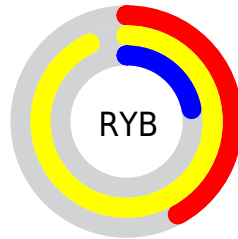

- Red (42%)
- Yellow (93%)
- Blue (22%)