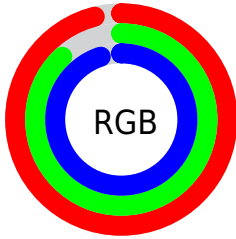

## Conversions Part 2

<b>Format</b>	<b>Color</b>
<b>R<sub>YB</sub></b>	244, 225, 242
Decimal	16048626
CIE Lab	91.46, 9.42, -5.92
CIE LCh	91, 11.123, 327.856
Yxy	79.4943, 0.3149, 0.3119
Android (android.graphics.Color)	4294238706 (0xFFFF4E1F2)
YUV	232.6190, 4.6248, 9.9811
Hunter-Lab	89.1596, 4.6544, -0.8407

# Details

The Android color `4294238706` is a light color, and the websafe version is hex `FFFFFF`. A complement of this color would be `4292998371`, and the grayscale version is `4293519849`.

A 20% lighter version of the original color is `4294967295`, and `4290554554` is the 20% darker color. If you saturate the color by 10%, you get `4294232559`, and if you desaturate by 10%, it is `4294244853`.

# Distribution

- Red (96%)
- Green (88%)
- Blue (95%)

- Red (96%)
- Yellow (88%)
- Blue (95%)

- Cyan (0%)
- Magenta (8%)
- Yellow (1%)
- Black (4%)

- Cyan (4%)
- Magenta (12%)
- Yellow (5%)