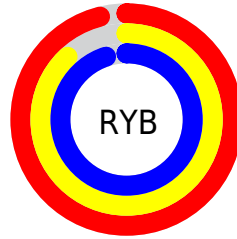

## Conversions Part 2

<b>Format</b>	<b>Color</b>
<b>R<sub>YB</sub></b>	244, 225, 242
Decimal	16048626
CIE Lab	91.46, 9.42, -5.92
CIE LCh	91, 11.123, 327.856
Yxy	79.4943, 0.3149, 0.3119
Android (android.graphics.Color)	4294238706 (0xFFFF4E1F2)
YUV	232.6190, 4.6248, 9.9811
Hunter-Lab	89.1596, 4.6544, -0.8407

# Details

The Android color `4294238706` is a light color, and the websafe version is hex `FFFFFF`. A complement of this color would be `4292998371`, and the grayscale version is `4293519849`.

A 20% lighter version of the original color is `4294967295`, and `4290554554` is the 20% darker color. If you saturate the color by 10%, you get `4294232559`, and if you desaturate by 10%, it is `4294244853`.

# Distribution

- Red (96%)
- Green (88%)
- Blue (95%)

- Red (96%)
- Yellow (88%)
- Blue (95%)

- Cyan (0%)
- Magenta (8%)
- Yellow (1%)
- Black (4%)

- Cyan (4%)
- Magenta (12%)
- Yellow (5%)