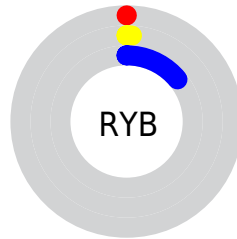

- Red (0%)
- Yellow (1%)
- Blue (14%)