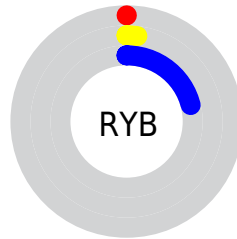

- Red (0%)
- Yellow (2%)
- Blue (21%)