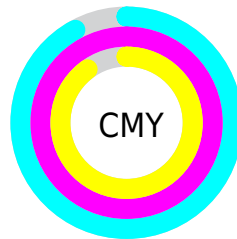

A 20% lighter version of the original color is **21.98, 10.11, -9.66**, and **0.00, 0.00, 0.00** is the 20% darker color. If you saturate the color by 10%, you get **1.98, 10.48, -10.00**, and if you desaturate by 10%, it is **2.52, 9.69, -9.21**.

Distribution

- Red (8%)
- Green (0%)
- Blue (10%)

- Red (8%)
- Yellow (0%)
- Blue (10%)

- Cyan (20%)
- Magenta (100%)
- Yellow (0%)
- Black (90%)

- Cyan (92%)
- Magenta (100%)
- Yellow (90%)

Brightness & Saturation Gradients

These gradients show how the CIE Lab color 81.98, 10.48, -10.00 changes by changing the brightness by 10 percent. The first figure shows a shift by +10% for each color and the second figure -10%.

Similar to the brightness gradients but the following saturation gradients show a change of the CIE Lab color 81.98, 10.48, -10.00 by changing the saturation by 10% instead.