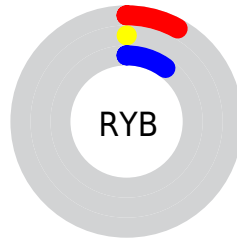

- Red (8%)
- Yellow (0%)
- Blue (10%)