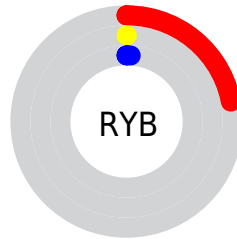

Details

The CIELab color **7.90, 27.71, 11.66** is a dark color, and the websafe version is hex **330000**. A complement of this color would be **20.84, -17.31, -3.63**, and the grayscale version is **5.19, 0.00, -0.00**.

A 20% lighter version of the original color is **27.96, 27.38, 11.92**, and **0.00, 0.00, 0.00** is the 20% darker color. If you saturate the color by 10%, you get **7.90, 27.71, 11.66**, and if you desaturate by 10%, it is **9.08, 24.95, 11.13**.

Distribution

Red (22%)

Green (0%)

Blue (1%)

Red (22%)

Yellow (0%)

Blue (1%)

Cyan (0%)