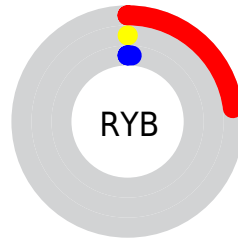

Details

The CIELab color **8.16, 28.02, 12.08** is a dark color, and the websafe version is hex **330000**. A complement of this color would be **21.25, -17.49, -3.69**, and the grayscale version is **5.31, 0.00, -0.00**.

A 20% lighter version of the original color is **28.13, 27.78, 12.17**, and **0.00, 0.00, 0.00** is the 20% darker color. If you saturate the color by 10%, you get **8.16, 28.02, 12.08**, and if you desaturate by 10%, it is **9.33, 25.27, 11.49**.

Distribution

Red (23%)

Green (0%)

Blue (1%)

Red (23%)

Yellow (0%)

Blue (1%)

Cyan (0%)