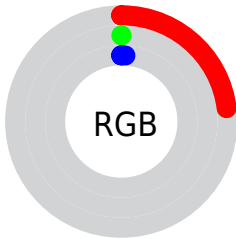

Distribution

Red (23%)

Green (0%)

Blue (1%)