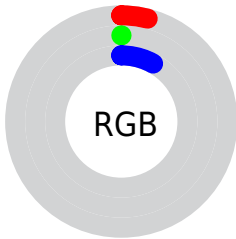

Distribution

Red (4%)

Green (0%)

Blue (8%)