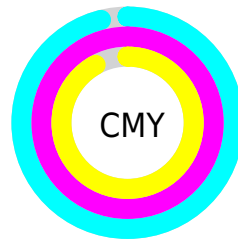

Details

The CIELab color **0.98, 5.56, -7.89** is a dark color, and the websafe version is hex **000000**. A complement of this color would be **5.16, -6.35, 7.61**, and the grayscale version is **1.34, 0.00, -0.00**.

A 20% lighter version of the original color is **20.90, 5.61, -8.00**, and **0.00, 0.00, 0.00** is the 20% darker color. If you saturate the color by 10%, you get **0.98, 5.56, -7.89**, and if you desaturate by 10%, it is **1.44, 5.05, -7.22**.

Distribution

Red (4%)

Green (0%)

Blue (8%)

Red (4%)

Yellow (0%)

Blue (8%)

Cyan (55%)

Magenta (100%)

Yellow (0%)

Black (92%)

Cyan (96%)

Magenta (100%)

Yellow (92%)

Brightness & Saturation Gradients

These gradients show how the CIELab color 80.98, 5.56, -7.89 changes by changing the brightness by 10 percent. The first figure shows a shift by +10% for each color and the second figure -10%.