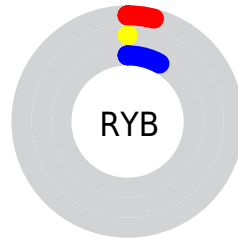

Details

The CIELab color **0.98, 5.56, -7.89** is a dark color, and the websafe version is hex **000000**. A complement of this color would be **5.16, -6.35, 7.61**, and the grayscale version is **1.34, 0.00, -0.00**.

A 20% lighter version of the original color is **20.90, 5.61, -8.00**, and **0.00, 0.00, 0.00** is the 20% darker color. If you saturate the color by 10%, you get **0.98, 5.56, -7.89**, and if you desaturate by 10%, it is **1.44, 5.05, -7.22**.

Distribution

Red (4%)

Green (0%)

Blue (8%)

Red (4%)

Yellow (0%)

Blue (8%)

Cyan (55%)