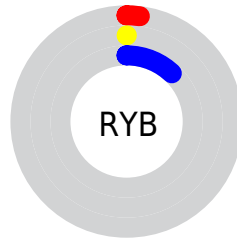

- Red (2%)
- Yellow (0%)
- Blue (12%)