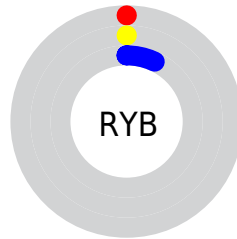

Details

The CIELab color **0.37, 2.57, -6.99** is a dark color, and the websafe version is hex **000000**. A complement of this color would be **4.70, -2.57, 6.99**, and the grayscale version is **0.52, 0.00, -0.00**.

A 20% lighter version of the original color is **20.27, 2.80, -6.94**, and **0.00, 0.00, 0.00** is the 20% darker color. If you saturate the color by 10%, you get **0.37, 2.57, -7.00**, and if you desaturate by 10%, it is **0.80, 2.33, -6.35**.

Distribution

Red (0%)

Green (0%)

Blue (7%)

Red (0%)

Yellow (0%)

Blue (7%)

Cyan (100%)