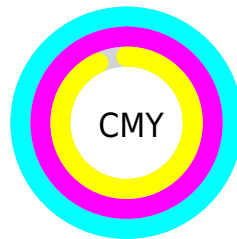

Details

The CIELab color **0.37, 2.57, -6.99** is a dark color, and the websafe version is hex **000000**. A complement of this color would be **4.70, -2.57, 6.99**, and the grayscale version is **0.52, 0.00, -0.00**.

A 20% lighter version of the original color is **20.27, 2.80, -6.94**, and **0.00, 0.00, 0.00** is the 20% darker color. If you saturate the color by 10%, you get **0.37, 2.57, -7.00**, and if you desaturate by 10%, it is **0.80, 2.33, -6.35**.

Distribution

Red (0%)

Green (0%)

Blue (7%)

Red (0%)

Yellow (0%)

Blue (7%)

Cyan (100%)

Magenta (100%)

Yellow (0%)

Black (93%)

Cyan (100%)

Magenta (100%)

Yellow (93%)

Brightness & Saturation Gradients

These gradients show how the CIE Lab color 80.37, 2.57, -6.99 changes by changing the brightness by 10 percent. The first figure shows a shift by +10% for each color and the second figure -10%.