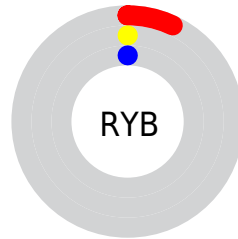

Details

The CIELab color **1.08, 4.83, 1.70** is a dark color, and the websafe version is hex **000000**. A complement of this color would be **3.99, -4.83, -1.70**, and the grayscale version is **1.40, 0.00, -0.00**.

A 20% lighter version of the original color is **21.05, 4.97, 1.86**, and **0.00, 0.00, 0.00** is the 20% darker color. If you saturate the color by 10%, you get **1.08, 4.83, 1.70**, and if you desaturate by 10%, it is **1.45, 4.39, 1.54**.

Distribution

Red (7%)

Green (0%)

Blue (0%)

Red (7%)

Yellow (0%)

Blue (0%)

Cyan (0%)