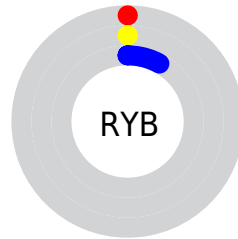

Details

The CIELab color **0.69, 3.04, -9.07** is a dark color, and the websafe version is hex **000000**. A complement of this color would be **5.97, -2.78, 8.88**, and the grayscale version is **0.80, 0.00, -0.00**.

A 20% lighter version of the original color is **20.67, 2.83, -9.08**, and **0.00, 0.00, 0.00** is the 20% darker color. If you saturate the color by 10%, you get **0.68, 3.04, -9.08**, and if you desaturate by 10%, it is **1.21, 2.79, -8.30**.

Distribution

Red (0%)

Green (0%)

Blue (8%)

Red (0%)

Yellow (0%)

Blue (8%)

Cyan (100%)