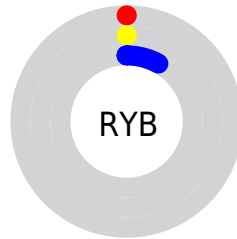

- Red (0%)
- Yellow (0%)
- Blue (8%)