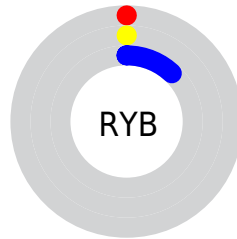

- Red (0%)
- Yellow (0%)
- Blue (12%)