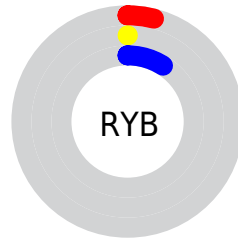

Details

The CIELab color **1.14, 6.54, -9.76** is a dark color, and the websafe version is hex **000000**. A complement of this color would be **6.30, -7.83, 9.30**, and the grayscale version is **1.52, 0.00, -0.00**.

A 20% lighter version of the original color is **21.13, 6.81, -9.68**, and **0.00, 0.00, 0.00** is the 20% darker color. If you saturate the color by 10%, you get **1.14, 6.54, -9.76**, and if you desaturate by 10%, it is **1.67, 5.97, -8.98**.

Distribution

Red (4%)

Green (0%)

Blue (9%)

Red (4%)

Yellow (0%)

Blue (9%)

Cyan (57%)