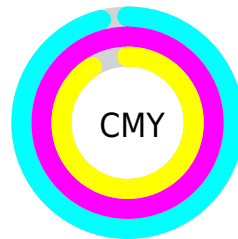

A 20% lighter version of the original color is **21.13, 6.81, -9.68**, and **0.00, 0.00, 0.00** is the 20% darker color. If you saturate the color by 10%, you get **1.14, 6.54, -9.76**, and if you desaturate by 10%, it is **1.67, 5.97, -8.98**.

Distribution

Red (4%)

Green (0%)

Blue (9%)

Red (4%)

Yellow (0%)

Blue (9%)

Cyan (57%)

Magenta (100%)

Yellow (0%)

Black (91%)

Cyan (96%)

Magenta (100%)

Yellow (91%)

Brightness & Saturation Gradients

These gradients show how the CIELab color 81.14, 6.54, -9.76 changes by changing the brightness by 10 percent. The first figure shows a shift by +10% for each color and the second figure -10%.

Rectangle

The Rectangle color scheme consists of four colors that form a rectangle on the color wheel.

81.14, 6.54, -9.76

81.14, 11.68, -1.26

81.14, -6.54, 9.76

81.14, -11.68, 1.26

Sweetspot

The Sweet Spot groups the original color and five complimentary colors.