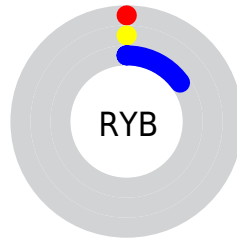

- Red (0%)
- Yellow (0%)
- Blue (15%)