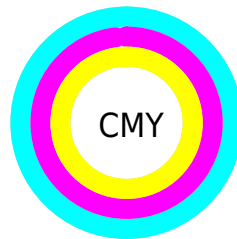

A 20% lighter version of the original color is **20.93, -1.54, 0.18**, and **0.00, 0.00, 0.00** is the 20% darker color. If you saturate the color by 10%, you get **1.04, -1.59, 0.30**, and if you desaturate by 10%, it is **1.07, -1.43, 0.27**.

Distribution

Red (0%)

Green (2%)

Blue (1%)

Red (0%)

Yellow (1%)

Blue (2%)

Cyan (100%)

Magenta (0%)

Yellow (40%)

Black (98%)

Cyan (100%)

Magenta (98%)

Yellow (99%)

Brightness & Saturation Gradients

These gradients show how the CIE Lab color 81.04, -1.59, 0.30 changes by changing the brightness by 10 percent. The first figure shows a shift by +10% for each color and the second figure -10%.

81.04, 0.30, 1.59

Rectangle

The Rectangle color scheme consists of four colors that form a rectangle on the color wheel.

81.04, -1.59, 0.30

81.04, -1.25, -1.03

81.04, 1.59, -0.30

81.04, 1.25, 1.03

Sweetspot