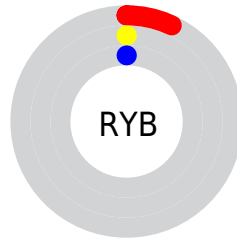

Details

The CIELab color **1.08, 4.83, 1.70** is a dark color, and the websafe version is hex **000000**. A complement of this color would be **3.99, -4.83, -1.70**, and the grayscale version is **1.40, 0.00, -0.00**.

A 20% lighter version of the original color is **21.05, 4.97, 1.86**, and **0.00, 0.00, 0.00** is the 20% darker color. If you saturate the color by 10%, you get **1.08, 4.83, 1.70**, and if you desaturate by 10%, it is **1.45, 4.39, 1.54**.

Distribution

Red (7%)

Green (0%)

Blue (0%)

Red (7%)

Yellow (0%)

Blue (0%)

Cyan (0%)