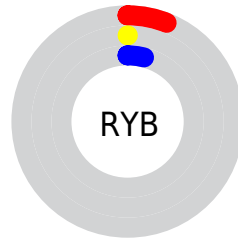

Details

The CIELab color **1.17, 5.72, -1.83** is a dark color, and the websafe version is hex **000000**. A complement of this color would be **3.49, -5.86, 2.23**, and the grayscale version is **1.59, 0.00, -0.00**.

A 20% lighter version of the original color is **21.13, 5.78, -2.13**, and **0.00, 0.00, 0.00** is the 20% darker color. If you saturate the color by 10%, you get **1.17, 5.71, -1.83**, and if you desaturate by 10%, it is **1.50, 5.17, -1.63**.

Distribution

Red (6%)

Green (0%)

Blue (4%)

Red (6%)

Yellow (0%)

Blue (4%)

Cyan (0%)