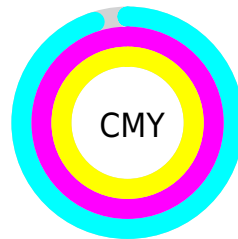

A 20% lighter version of the original color is **21.09, 3.35, 0.51**, and **0.00, 0.00, 0.00** is the 20% darker color. If you saturate the color by 10%, you get **0.94, 3.44, 0.74**, and if you desaturate by 10%, it is **1.50, 2.72, 0.58**.

Distribution

Red (5%)

Green (1%)

Blue (1%)

Red (5%)

Yellow (1%)

Blue (1%)

Cyan (0%)

Magenta (85%)

Yellow (77%)

Black (95%)

Cyan (95%)

Magenta (99%)

Yellow (99%)

Brightness & Saturation Gradients

These gradients show how the CIE Lab color 81.22, 3.08, 0.66 changes by changing the brightness by 10 percent. The first figure shows a shift by +10% for each color and the second figure -10%.