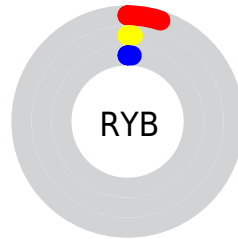

Details

The CIELab color **1.22, 3.08, 0.66** is a dark color, and the websafe version is hex **000000**. A complement of this color would be **2.95, -3.10, -0.61**, and the grayscale version is **1.48, 0.00, -0.00**.

A 20% lighter version of the original color is **21.09, 3.35, 0.51**, and **0.00, 0.00, 0.00** is the 20% darker color. If you saturate the color by 10%, you get **0.94, 3.44, 0.74**, and if you desaturate by 10%, it is **1.50, 2.72, 0.58**.

Distribution

Red (5%)

Green (1%)

Blue (1%)

Red (5%)

Yellow (1%)

Blue (1%)

Cyan (0%)