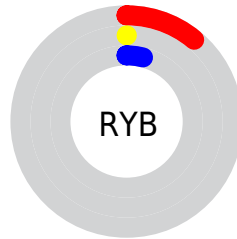

Details

The CIELab color **2.43, 11.40, -0.26** is a dark color, and the websafe version is hex **000000**. A complement of this color would be **7.90, -12.56, 3.41**, and the grayscale version is **2.61, 0.00, -0.00**.

A 20% lighter version of the original color is **22.31, 11.76, -0.23**, and **0.00, 0.00, 0.00** is the 20% darker color. If you saturate the color by 10%, you get **2.43, 11.40, -0.26**, and if you desaturate by 10%, it is **3.02, 10.54, -0.17**.

Distribution

Red (11%)

Green (0%)

Blue (4%)

Red (11%)

Yellow (0%)

Blue (4%)

Cyan (0%)