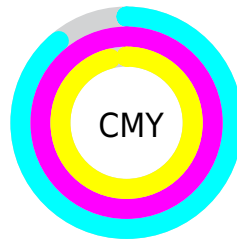

A 20% lighter version of the original color is **22.31, 11.76, -0.23**, and **0.00, 0.00, 0.00** is the 20% darker color. If you saturate the color by 10%, you get **2.43, 11.40, -0.26**, and if you desaturate by 10%, it is **3.02, 10.54, -0.17**.

Distribution

Red (11%)

Green (0%)

Blue (4%)

Red (11%)

Yellow (0%)

Blue (4%)

Cyan (0%)

Magenta (100%)

Yellow (64%)

Black (89%)

Cyan (89%)

Magenta (100%)

Yellow (96%)

Brightness & Saturation Gradients

These gradients show how the CIE Lab color 82.43, 11.40, -0.26 changes by changing the brightness by 10 percent. The first figure shows a shift by +10% for each color and the second figure -10%.