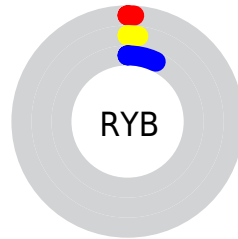

Details

The CIELab color **1.32, 1.75, -5.57** is a dark color, and the websafe version is hex **000000**. A complement of this color would be **4.48, -1.59, 5.45**, and the grayscale version is **1.40, 0.00, -0.00**.

A 20% lighter version of the original color is **21.44, 1.56, -5.18**, and **0.00, 0.00, 0.00** is the 20% darker color. If you saturate the color by 10%, you get **0.91, 1.94, -6.18**, and if you desaturate by 10%, it is **1.73, 1.56, -4.96**.

Distribution

Red (1%)

Green (2%)

Blue (7%)

Red (1%)

Yellow (2%)

Blue (7%)

Cyan (82%)