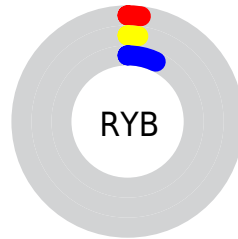

Details

The CIELab color **1.41, 2.22, -6.03** is a dark color, and the websafe version is hex **000000**. A complement of this color would be **5.15, -2.22, 6.03**, and the grayscale version is **1.52, 0.00, -0.00**.

A 20% lighter version of the original color is **21.48, 1.82, -5.80**, and **0.00, 0.00, 0.00** is the 20% darker color. If you saturate the color by 10%, you get **0.95, 2.47, -6.71**, and if you desaturate by 10%, it is **1.87, 1.97, -5.35**.

Distribution

Red (2%)

Green (2%)

Blue (7%)

Red (2%)

Yellow (2%)

Blue (7%)

Cyan (78%)