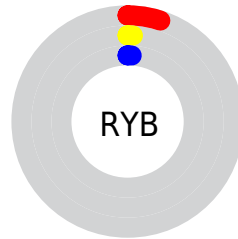

Details

The CIELab color **1.42, 2.68, 0.94** is a dark color, and the websafe version is hex **000000**. A complement of this color would be **3.03, -2.68, -0.94**, and the grayscale version is **1.64, 0.00, -0.00**.

A 20% lighter version of the original color is **21.40, 2.67, 0.97**, and **0.00, 0.00, 0.00** is the 20% darker color. If you saturate the color by 10%, you get **1.14, 3.02, 1.06**, and if you desaturate by 10%, it is **1.70, 2.34, 0.82**.

Distribution

Red (5%)

Green (1%)

Blue (1%)

Red (5%)

Yellow (1%)

Blue (1%)

Cyan (0%)