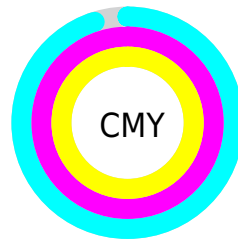

Details

The CIELab color **1.42, 2.68, 0.94** is a dark color, and the websafe version is hex **000000**. A complement of this color would be **3.03, -2.68, -0.94**, and the grayscale version is **1.64, 0.00, -0.00**.

A 20% lighter version of the original color is **21.40, 2.67, 0.97**, and **0.00, 0.00, 0.00** is the 20% darker color. If you saturate the color by 10%, you get **1.14, 3.02, 1.06**, and if you desaturate by 10%, it is **1.70, 2.34, 0.82**.

Distribution

Red (5%)

Green (1%)

Blue (1%)

Red (5%)

Yellow (1%)

Blue (1%)

Cyan (0%)

Magenta (77%)

Yellow (77%)

Black (95%)

Cyan (95%)

Magenta (99%)

Yellow (99%)

Brightness & Saturation Gradients

These gradients show how the CIELab color 81.42, 2.68, 0.94 changes by changing the brightness by 10 percent. The first figure shows a shift by +10% for each color and the second figure -10%.