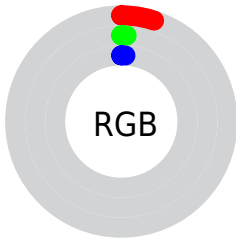

Distribution

Red (5%)

Green (1%)

Blue (1%)