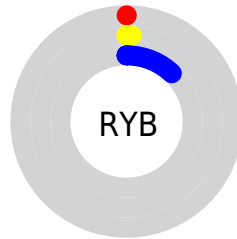

- Red (0%)
- Yellow (1%)
- Blue (12%)