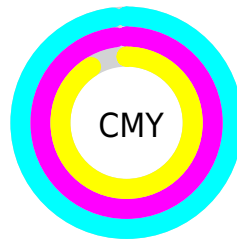

A 20% lighter version of the original color is **21.72, 3.47, -9.49**, and **0.00, 0.00, 0.00** is the 20% darker color. If you saturate the color by 10%, you get **1.07, 4.26, -10.69**, and if you desaturate by 10%, it is **2.27, 3.53, -8.89**.

Distribution

Red (2%)

Green (2%)

Blue (9%)

Red (2%)

Yellow (2%)

Blue (9%)

Cyan (79%)

Magenta (83%)

Yellow (0%)

Black (91%)

Cyan (98%)

Magenta (98%)

Yellow (91%)

Brightness & Saturation Gradients

These gradients show how the CIELab color 81.67, 3.89, -9.79 changes by changing the brightness by 10 percent. The first figure shows a shift by +10% for each color and the second figure -10%.

Rectangle

The Rectangle color scheme consists of four colors that form a rectangle on the color wheel.

81.67, 3.89, -9.79

81.67, 10.00, -3.31

81.67, -3.89, 9.79

81.67, -10.00, 3.31

Sweetspot

The Sweet Spot groups the original color and five complimentary colors.