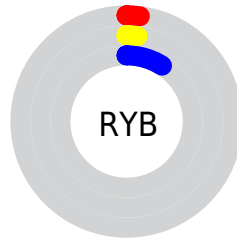

Details

The CIELab color **1.67, 3.89, -9.79** is a dark color, and the websafe version is hex **000000**. A complement of this color would be **7.63, -4.11, 9.71**, and the grayscale version is **1.78, 0.00, -0.00**.

A 20% lighter version of the original color is **21.72, 3.47, -9.49**, and **0.00, 0.00, 0.00** is the 20% darker color. If you saturate the color by 10%, you get **1.07, 4.26, -10.69**, and if you desaturate by 10%, it is **2.27, 3.53, -8.89**.

Distribution

Red (2%)

Green (2%)

Blue (9%)

Red (2%)

Yellow (2%)

Blue (9%)

Cyan (79%)