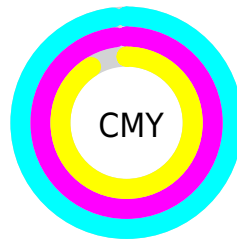

A 20% lighter version of the original color is **21.68, 3.19, -8.88**, and **0.00, 0.00, 0.00** is the 20% darker color. If you saturate the color by 10%, you get **1.25, 3.55, -9.66**, and if you desaturate by 10%, it is **2.41, 2.91, -7.92**.

Distribution

Red (2%)

Green (2%)

Blue (9%)

Red (2%)

Yellow (2%)

Blue (9%)

Cyan (78%)

Magenta (78%)

Yellow (0%)

Black (91%)

Cyan (98%)

Magenta (98%)

Yellow (91%)

Brightness & Saturation Gradients

These gradients show how the CIELab color 81.83, 3.23, -8.79 changes by changing the brightness by 10 percent. The first figure shows a shift by +10% for each color and the second figure -10%.