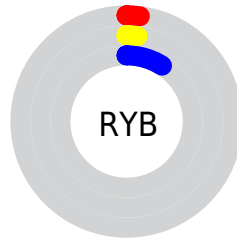

Details

The CIELab color **1.83, 3.23, -8.79** is a dark color, and the websafe version is hex **000000**. A complement of this color would be **7.28, -3.23, 8.79**, and the grayscale version is **1.91, 0.00, -0.00**.

A 20% lighter version of the original color is **21.68, 3.19, -8.88**, and **0.00, 0.00, 0.00** is the 20% darker color. If you saturate the color by 10%, you get **1.25, 3.55, -9.66**, and if you desaturate by 10%, it is **2.41, 2.91, -7.92**.

Distribution

Red (2%)

Green (2%)

Blue (9%)

Red (2%)

Yellow (2%)

Blue (9%)

Cyan (78%)