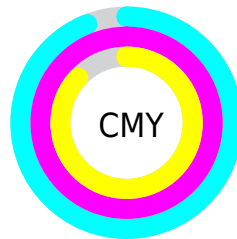

A 20% lighter version of the original color is **21.86, 10.62, -15.97**, and **0.00, 0.00, 0.00** is the 20% darker color. If you saturate the color by 10%, you get **1.86, 10.74, -15.86**, and if you desaturate by 10%, it is **2.62, 10.06, -14.69**.

Distribution

- Red (6%)
- Green (0%)
- Blue (13%)

- Red (6%)
- Yellow (0%)
- Blue (13%)

- Cyan (53%)
- Magenta (100%)
- Yellow (0%)
- Black (87%)

- Cyan (94%)
- Magenta (100%)
- Yellow (87%)

Brightness & Saturation Gradients

These gradients show how the CIE Lab color 81.86, 10.74, -15.86 changes by changing the brightness by 10 percent. The first figure shows a shift by +10% for each color and the second figure -10%.

Similar to the brightness gradients but the following saturation gradients show a change of the CIE Lab color 81.86, 10.74, -15.86 by changing the saturation by 10% instead.