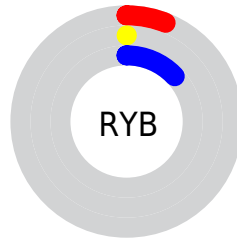

- Red (6%)
- Yellow (0%)
- Blue (13%)