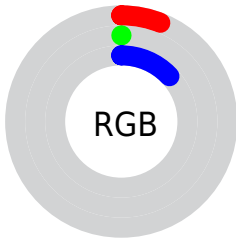

Distribution

- Red (6%)
- Green (0%)
- Blue (13%)