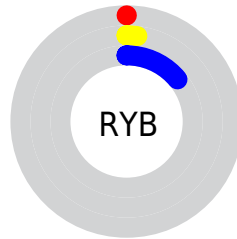

- Red (0%)
- Yellow (2%)
- Blue (14%)