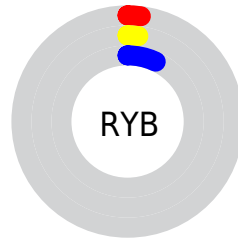

Details

The CIELab color **1.95, 2.15, -5.85** is a dark color, and the websafe version is hex **000000**. A complement of this color would be **5.58, -2.15, 5.85**, and the grayscale version is **2.04, 0.00, -0.00**.

A 20% lighter version of the original color is **22.03, 2.22, -5.63**, and **0.00, 0.00, 0.00** is the 20% darker color. If you saturate the color by 10%, you get **1.47, 2.41, -6.57**, and if you desaturate by 10%, it is **2.43, 1.89, -5.13**.

Distribution

Red (2%)

Green (2%)

Blue (7%)

Red (2%)

Yellow (2%)

Blue (7%)

Cyan (68%)