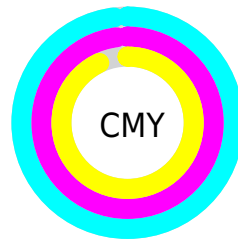

Details

The CIELab color **1.95, 2.15, -5.85** is a dark color, and the websafe version is hex **000000**. A complement of this color would be **5.58, -2.15, 5.85**, and the grayscale version is **2.04, 0.00, -0.00**.

A 20% lighter version of the original color is **22.03, 2.22, -5.63**, and **0.00, 0.00, 0.00** is the 20% darker color. If you saturate the color by 10%, you get **1.47, 2.41, -6.57**, and if you desaturate by 10%, it is **2.43, 1.89, -5.13**.

Distribution

Red (2%)

Green (2%)

Blue (7%)

Red (2%)

Yellow (2%)

Blue (7%)

Cyan (68%)

Magenta (68%)

Yellow (0%)

Black (93%)

Cyan (98%)

Magenta (98%)

Yellow (93%)

Brightness & Saturation Gradients

These gradients show how the CIELab color 81.95, 2.15, -5.85 changes by changing the brightness by 10 percent. The first figure shows a shift by +10% for each color and the second figure -10%.