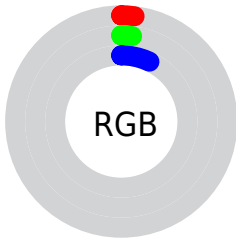

Distribution

Red (2%)

Green (2%)

Blue (7%)