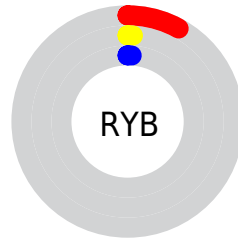

Details

The CIELab color **1.99, 5.24, 1.85** is a dark color, and the websafe version is hex **000000**. A complement of this color would be **5.14, -5.24, -1.85**, and the grayscale version is **2.22, 0.00, -0.00**.

A 20% lighter version of the original color is **22.07, 5.39, 2.02**, and **0.00, 0.00, 0.00** is the 20% darker color. If you saturate the color by 10%, you get **1.56, 5.76, 2.03**, and if you desaturate by 10%, it is **2.42, 4.72, 1.67**.

Distribution

Red (8%)

Green (1%)

Blue (1%)

Red (8%)

Yellow (1%)

Blue (1%)

Cyan (0%)