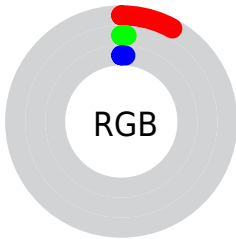

Distribution

Red (8%)

Green (1%)

Blue (1%)