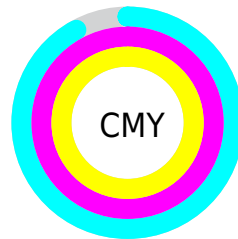

Details

The CIELab color **1.99, 5.24, 1.85** is a dark color, and the websafe version is hex **000000**. A complement of this color would be **5.14, -5.24, -1.85**, and the grayscale version is **2.22, 0.00, -0.00**.

A 20% lighter version of the original color is **22.07, 5.39, 2.02**, and **0.00, 0.00, 0.00** is the 20% darker color. If you saturate the color by 10%, you get **1.56, 5.76, 2.03**, and if you desaturate by 10%, it is **2.42, 4.72, 1.67**.

Distribution

Red (8%)

Green (1%)

Blue (1%)

Red (8%)

Yellow (1%)

Blue (1%)

Cyan (0%)

Magenta (85%)

Yellow (85%)

Black (92%)

Cyan (92%)

Magenta (99%)

Yellow (99%)

Brightness & Saturation Gradients

These gradients show how the CIELab color 81.99, 5.24, 1.85 changes by changing the brightness by 10 percent. The first figure shows a shift by +10% for each color and the second figure -10%.