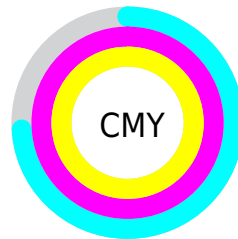

A 20% lighter version of the original color is **30.30, 30.87, 14.07**, and **0.00, 0.00, 0.00** is the 20% darker color. If you saturate the color by 10%, you get **10.34, 30.63, 13.86**, and if you desaturate by 10%, it is **11.47, 27.97, 12.94**.

Distribution

Red (26%)

Green (0%)

Blue (2%)

Red (26%)

Yellow (0%)

Blue (2%)

Cyan (0%)

Magenta (100%)

Yellow (91%)

Black (74%)

Cyan (74%)

Magenta (100%)

Yellow (98%)

Brightness & Saturation Gradients

These gradients show how the CIE Lab color 90.34, 30.64, 13.86 changes by changing the brightness by 10 percent. The first figure shows a shift by +10% for each color and the second figure -10%.

Rectangle

The Rectangle color scheme consists of four colors that form a rectangle on the color wheel.

90.34, 30.64, 13.86

90.34, 9.08, 32.38

90.34, -30.64, -13.86

90.34, -9.08, -32.38

Sweetspot

The Sweet Spot groups the original color and five complimentary colors.