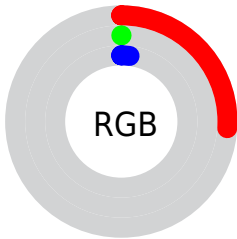

Distribution

Red (26%)

Green (0%)

Blue (2%)