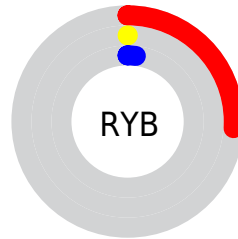

Details

The CIELab color **10.34, 30.64, 13.86** is a dark color, and the websafe version is hex **330000**. A complement of this color would be **24.39, -20.35, -1.72**, and the grayscale version is **6.52, 0.00, -0.00**.

A 20% lighter version of the original color is **30.30, 30.87, 14.07**, and **0.00, 0.00, 0.00** is the 20% darker color. If you saturate the color by 10%, you get **10.34, 30.63, 13.86**, and if you desaturate by 10%, it is **11.47, 27.97, 12.94**.

Distribution

Red (26%)

Green (0%)

Blue (2%)

Red (26%)

Yellow (0%)

Blue (2%)

Cyan (0%)