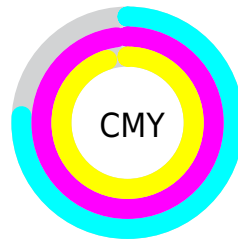

A 20% lighter version of the original color is **30.02, 27.23, 10.92**, and **0.00, 0.00, 0.00** is the 20% darker color. If you saturate the color by 10%, you get **9.06, 29.22, 11.19**, and if you desaturate by 10%, it is **11.10, 24.57, 9.45**.

Distribution

Red (24%)

Green (2%)

Blue (5%)

Red (24%)

Yellow (2%)

Blue (5%)

Cyan (0%)

Magenta (92%)

Yellow (80%)

Black (76%)

Cyan (76%)

Magenta (98%)

Yellow (95%)

Brightness & Saturation Gradients

These gradients show how the CIE Lab color 90.01, 26.96, 10.71 changes by changing the brightness by 10 percent. The first figure shows a shift by +10% for each color and the second figure -10%.

Rectangle

The Rectangle color scheme consists of four colors that form a rectangle on the color wheel.

90.01, 26.96, 10.71

90.01, 9.13, 27.54

90.01, -26.96, -10.71

90.01, -9.13, -27.54

Sweetspot

The Sweet Spot groups the original color and five complimentary colors.