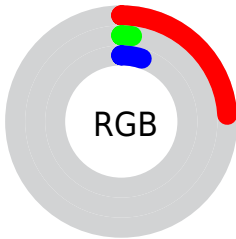

Distribution

Red (24%)

Green (2%)

Blue (5%)