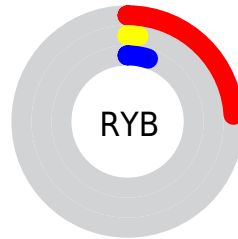

Details

The CIELab color **10.01, 26.96, 10.71** is a dark color, and the websafe version is hex **330000**. A complement of this color would be **22.43, -19.01, -0.59**, and the grayscale version is **7.53, 0.00, -0.00**.

A 20% lighter version of the original color is **30.02, 27.23, 10.92**, and **0.00, 0.00, 0.00** is the 20% darker color. If you saturate the color by 10%, you get **9.06, 29.22, 11.19**, and if you desaturate by 10%, it is **11.10, 24.57, 9.45**.

Distribution

Red (24%)

Green (2%)

Blue (5%)

Red (24%)

Yellow (2%)

Blue (5%)

Cyan (0%)