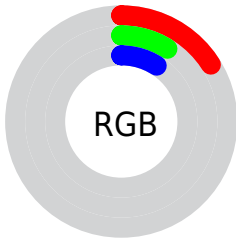

Distribution

Red (16%)

Green (9%)

Blue (9%)