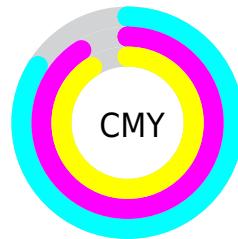

Details

The CIELab color **10.03, 8.78, 2.84** is a dark color, and the websafe version is hex **000000**. A complement of this color would be **14.66, -7.34, -1.60**, and the grayscale version is **10.37, 0.00, -0.00**.

A 20% lighter version of the original color is **30.11, 8.82, 2.70**, and **0.00, 0.00, 0.00** is the 20% darker color. If you saturate the color by 10%, you get **8.72, 11.02, 3.68**, and if you desaturate by 10%, it is **11.40, 6.58, 2.00**.

Distribution

Red (16%)

Green (9%)

Blue (9%)

Red (16%)

Yellow (9%)

Blue (9%)

Cyan (0%)

Magenta (42%)

Yellow (40%)

Black (84%)

Cyan (84%)

Magenta (91%)

Yellow (91%)

Brightness & Saturation Gradients

These gradients show how the CIE Lab color 90.03, 8.78, 2.84 changes by changing the brightness by 10 percent. The first figure shows a shift by +10% for each color and the second figure -10%.