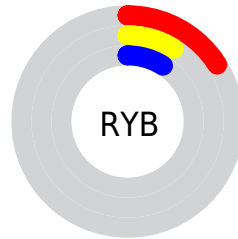

Details

The CIELab color **10.03, 8.78, 2.84** is a dark color, and the websafe version is hex **000000**. A complement of this color would be **14.66, -7.34, -1.60**, and the grayscale version is **10.37, 0.00, -0.00**.

A 20% lighter version of the original color is **30.11, 8.82, 2.70**, and **0.00, 0.00, 0.00** is the 20% darker color. If you saturate the color by 10%, you get **8.72, 11.02, 3.68**, and if you desaturate by 10%, it is **11.40, 6.58, 2.00**.

Distribution

Red (16%)

Green (9%)

Blue (9%)

Red (16%)

Yellow (9%)

Blue (9%)

Cyan (0%)