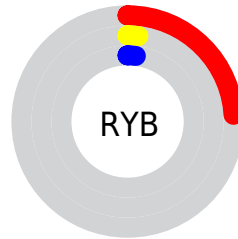

Details

The CIELab color **10.15, 26.99, 13.44** is a dark color, and the websafe version is hex **330000**. A complement of this color would be **23.05, -17.12, -4.36**, and the grayscale version is **7.35, 0.00, -0.00**.

A 20% lighter version of the original color is **30.09, 27.23, 13.65**, and **0.00, 0.00, 0.00** is the 20% darker color. If you saturate the color by 10%, you get **9.21, 29.20, 14.10**, and if you desaturate by 10%, it is **11.24, 24.55, 12.43**.

Distribution

Red (24%)

Green (2%)

Blue (2%)

Red (24%)

Yellow (2%)

Blue (2%)

Cyan (0%)